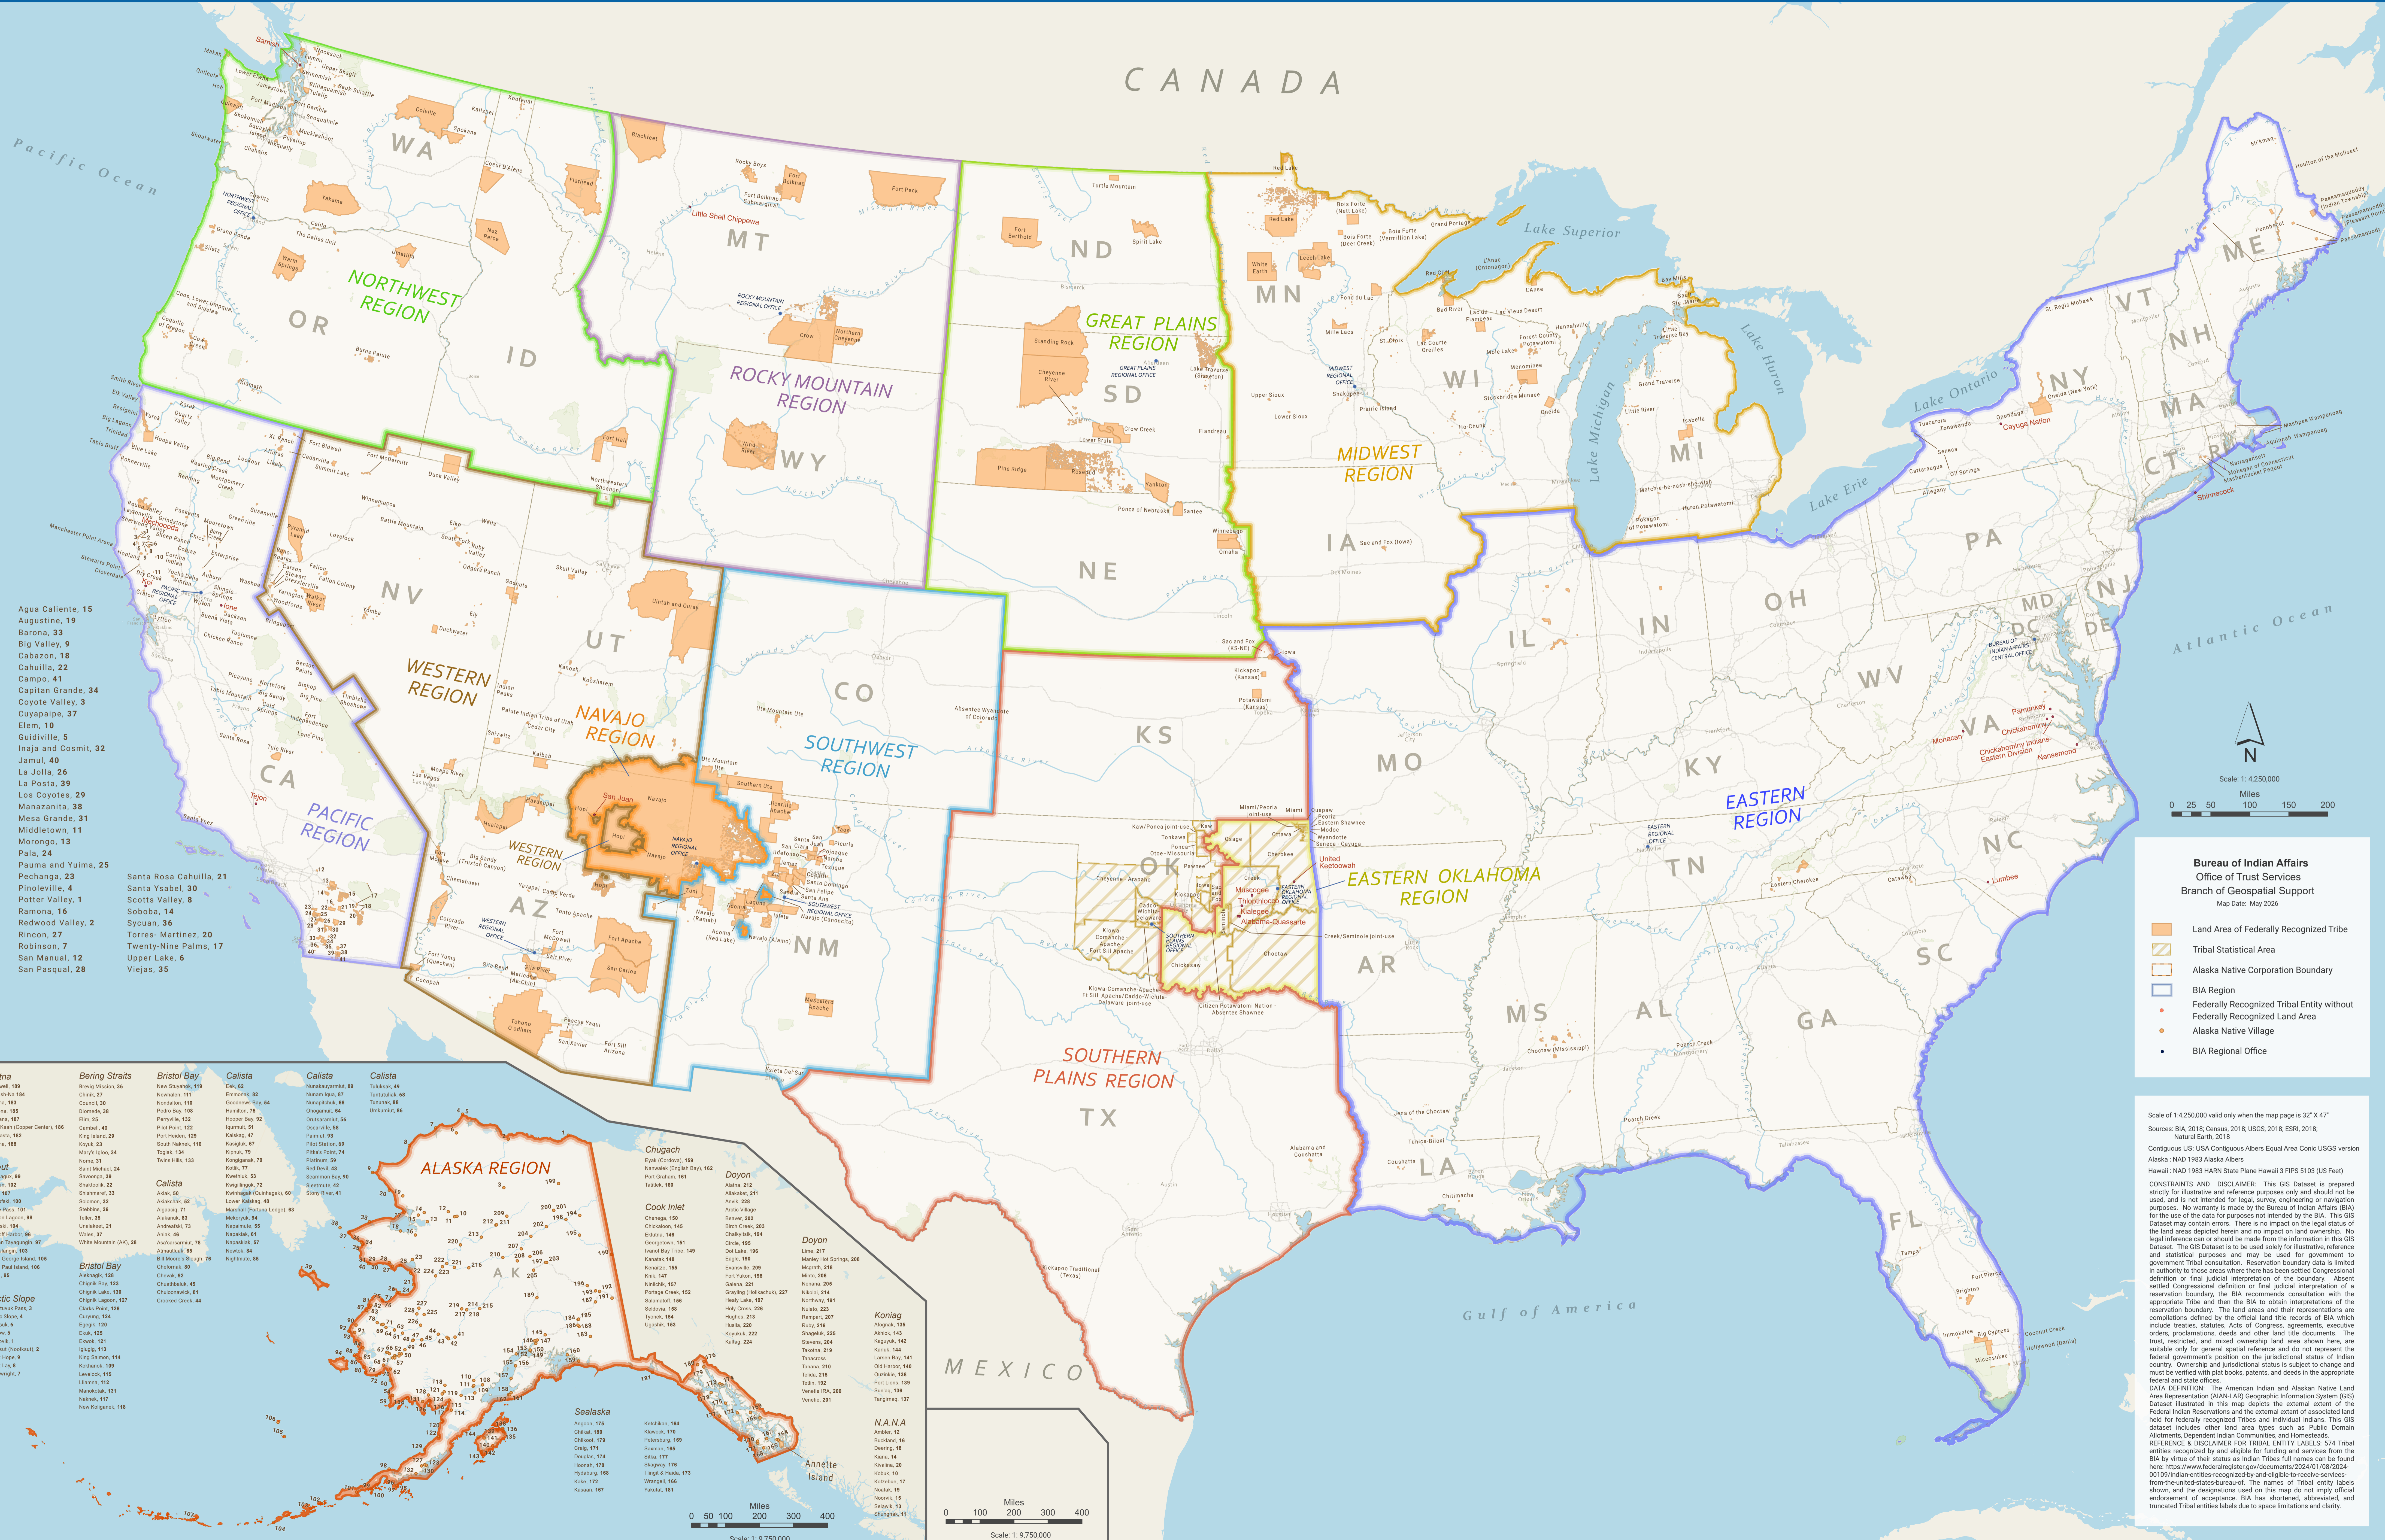

BIA Regions and Land Areas of Federally Recognized Tribes

- Agua Caliente, 15
- Augustine, 19
- Barona, 33
- Big Valley, 9
- Cabazon, 18
- Cahuilla, 22
- Campo, 41
- Capitan Grande, 34
- Coyote Valley, 3
- Cuyamale, 37
- Elm, 10
- Guidville, 5
- Inaja and Cosmit, 32
- Jamul, 40
- La Jolla, 26
- La Posta, 39
- Los Coyotes, 29
- Manzanita, 38
- Mesa Grande, 31
- Middletown, 11
- Morongo, 13
- Pala, 24
- Pauma and Yuima, 25
- Pechanga, 23
- Pinoleville, 4
- Potter Valley, 1
- Ramona, 16
- Redwood Valley, 2
- Rincon, 27
- Robinson, 7
- San Manuel, 12
- San Pasqual, 28
- Santa Rosa Cahuilla, 21
- Santa Ysabel, 30
- Scotts Valley, 8
- Soboba, 14
- Sycuan, 36
- Torres-Martinez, 20
- Twenty-Nine Palms, 17
- Upper Lake, 6
- Viejas, 35