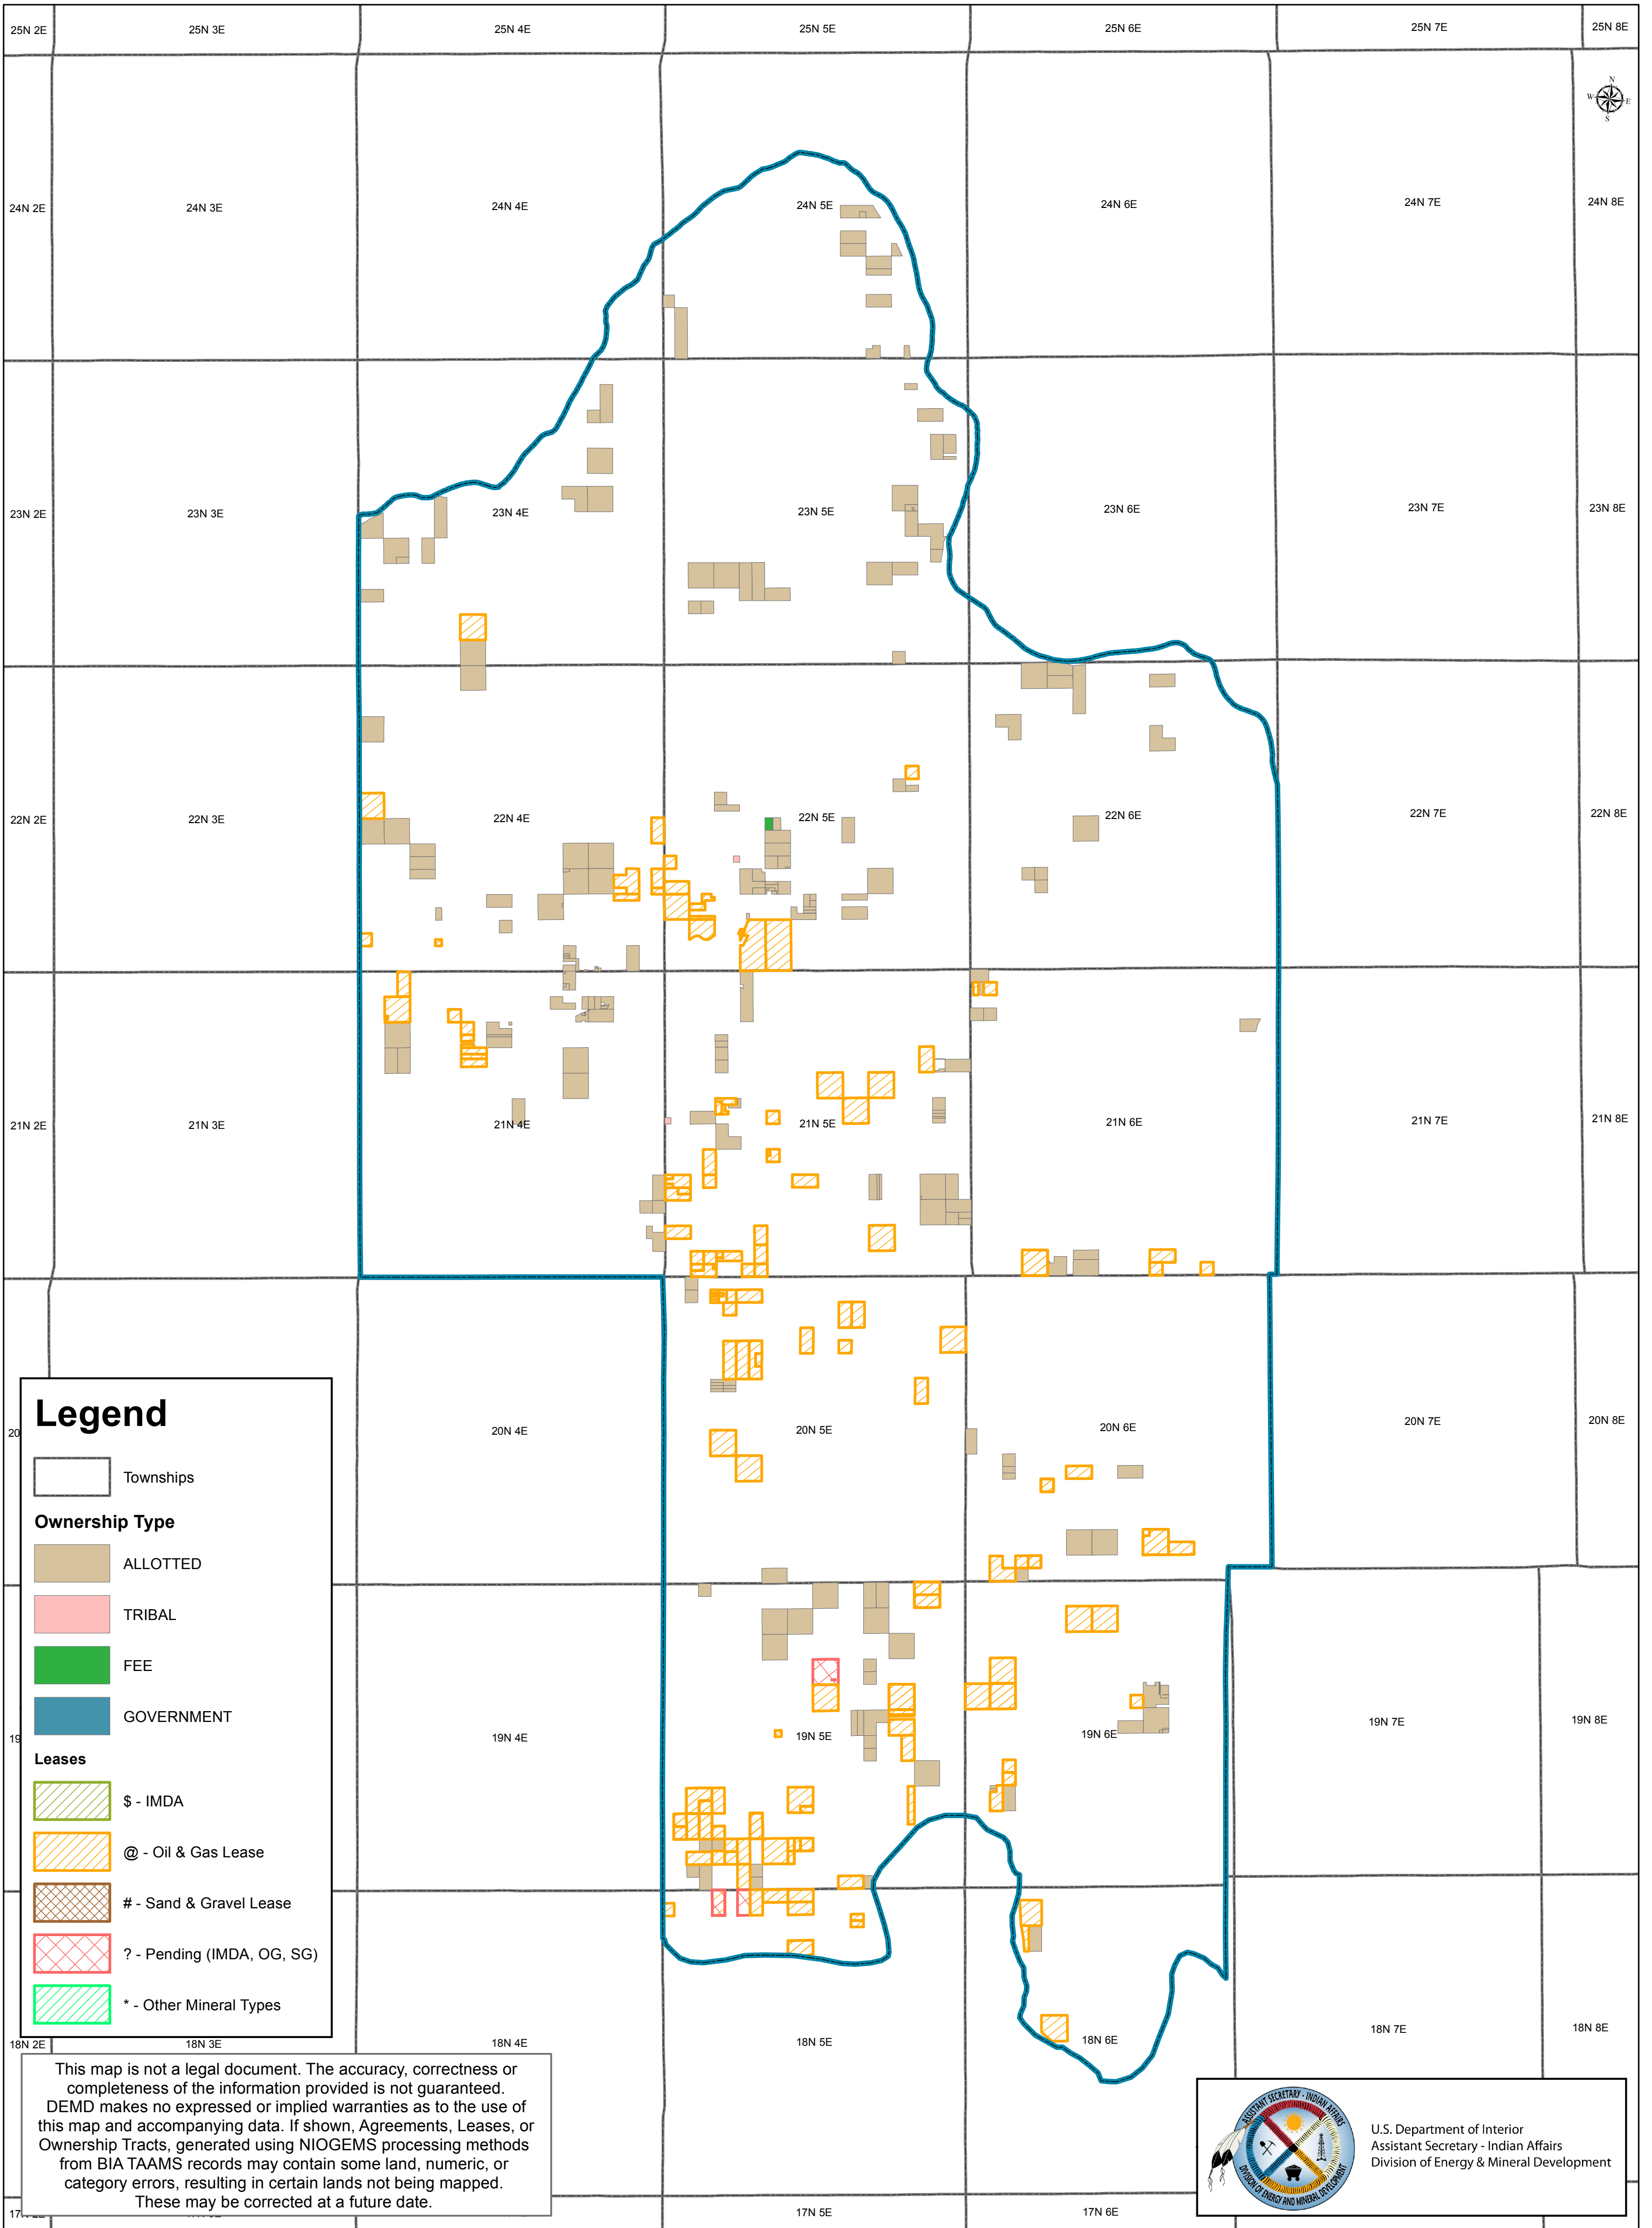

Pawnee (Oklahoma) - Leases and Oil & Gas Tract Ownership

NIOGEMS

**Legend**

- Townships
- Ownership Type**
- ALLOTTED
- TRIBAL
- FEE
- GOVERNMENT
- Leases**
- \$ - IMDA
- @ - Oil & Gas Lease
- # - Sand & Gravel Lease
- ? - Pending (IMDA, OG, SG)
- \* - Other Mineral Types

This map is not a legal document. The accuracy, correctness or completeness of the information provided is not guaranteed. DEMD makes no expressed or implied warranties as to the use of this map and accompanying data. If shown, Agreements, Leases, or Ownership Tracts, generated using NIOGEMS processing methods from BIA TAAMS records may contain some land, numeric, or category errors, resulting in certain lands not being mapped. These may be corrected at a future date.