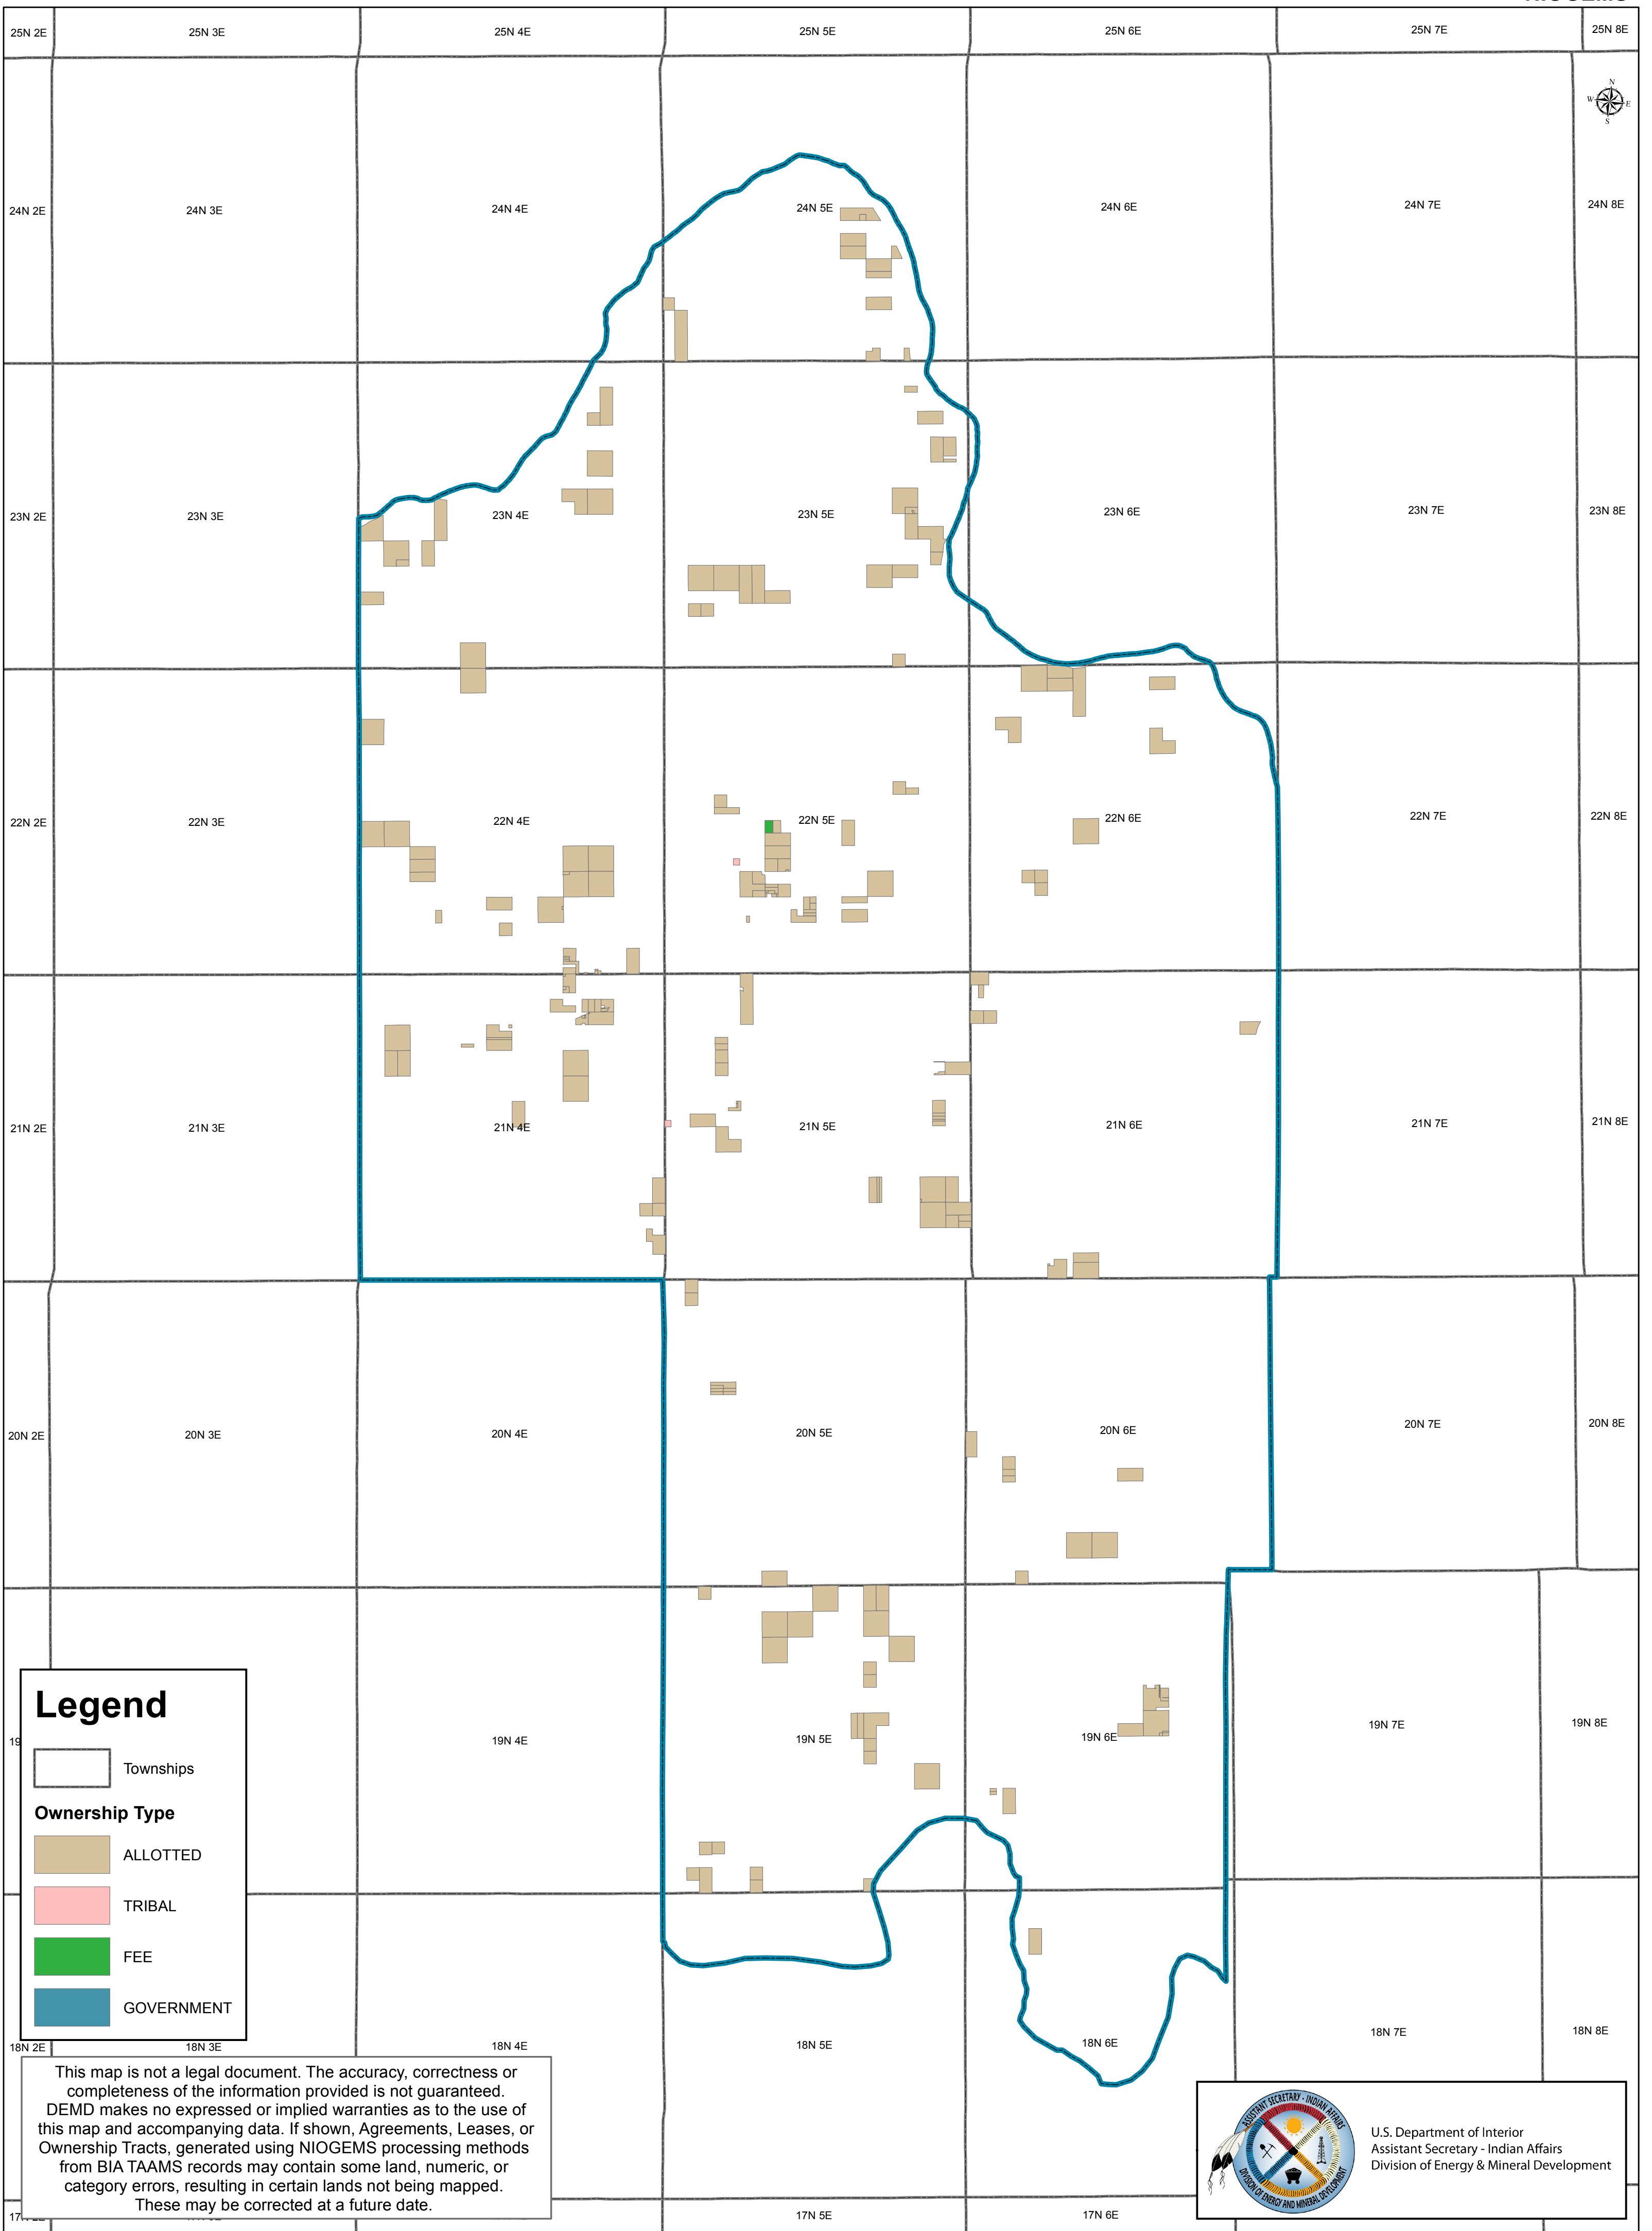

Pawnee (Oklahoma) - Oil & Gas Tract Ownership

NIOGEMS

Legend

- Townships
- Ownership Type**
 - ALLOTTED
 - TRIBAL
 - FEE
 - GOVERNMENT

This map is not a legal document. The accuracy, correctness or completeness of the information provided is not guaranteed. DEMD makes no expressed or implied warranties as to the use of this map and accompanying data. If shown, Agreements, Leases, or Ownership Tracts, generated using NIOGEMS processing methods from BIA TAAMS records may contain some land, numeric, or category errors, resulting in certain lands not being mapped. These may be corrected at a future date.