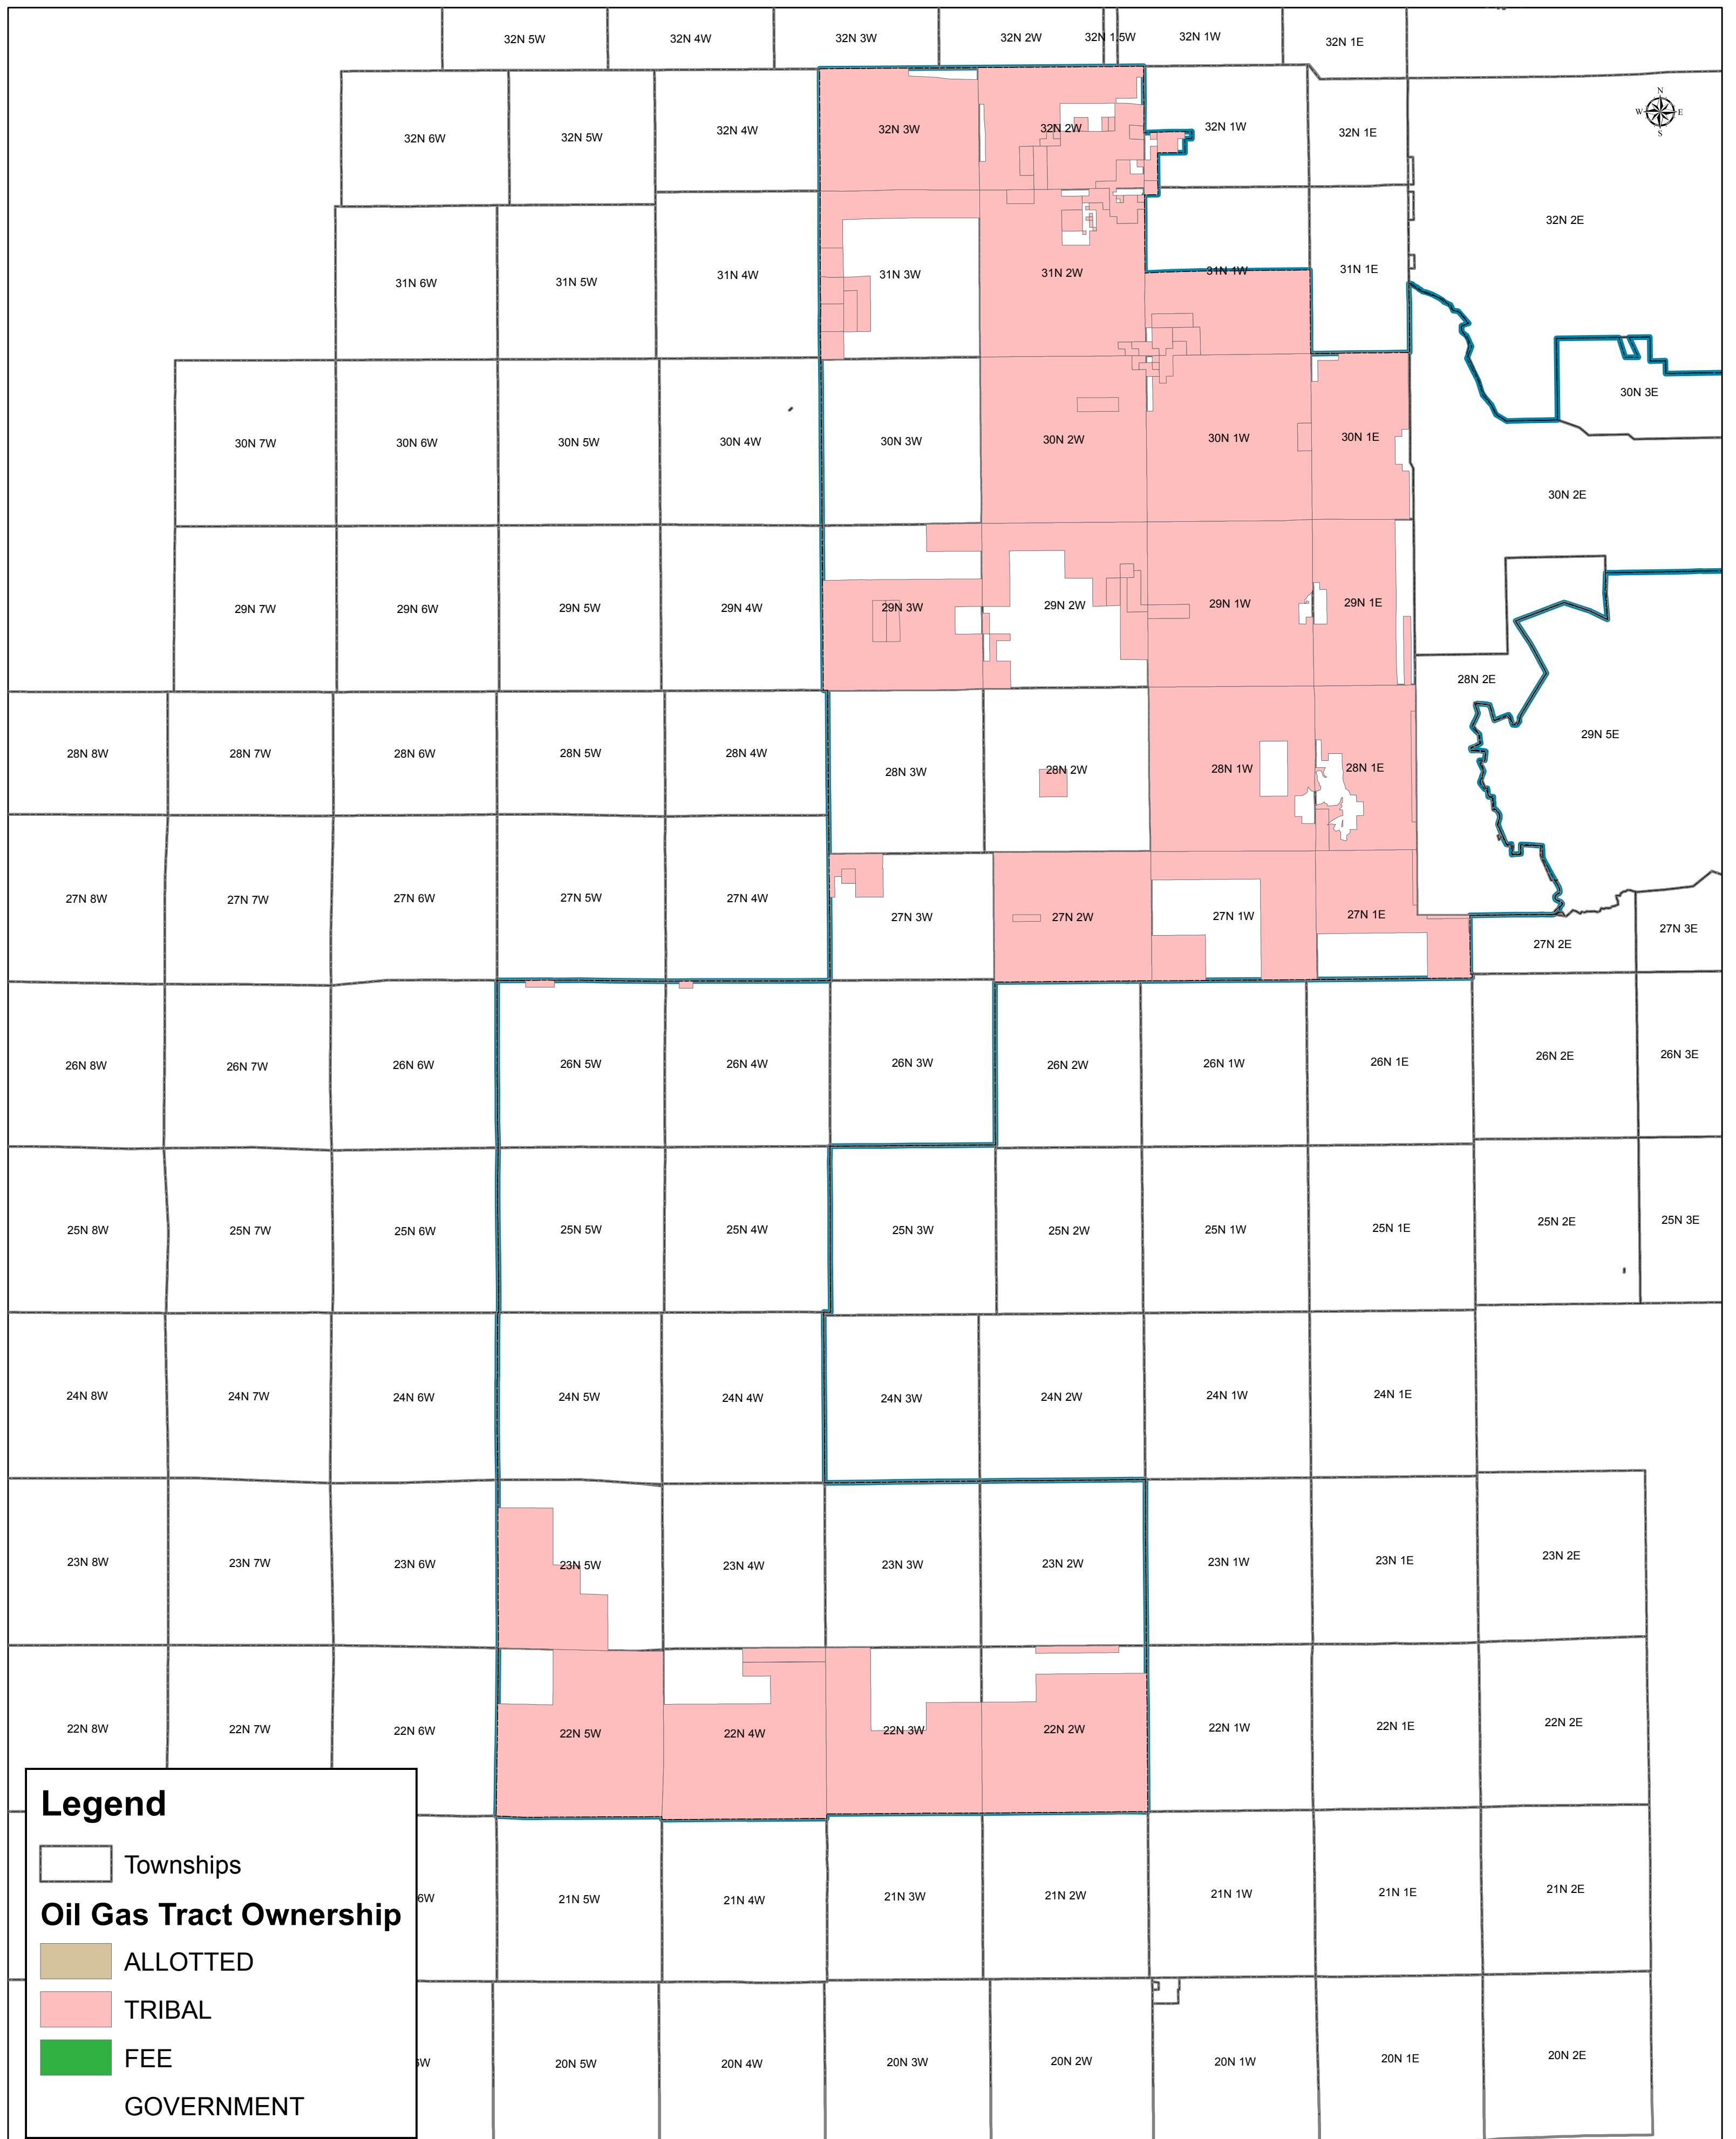

Jicarilla Apache (New Mexico) - Oil & Gas Tract Ownership

NIOGEMS

Legend

-  Townships
- Oil Gas Tract Ownership**
-  ALLOTTED
-  TRIBAL
-  FEE
-  GOVERNMENT

This map is not a legal document. The accuracy, correctness or completeness of the information provided is not guaranteed. DEMD makes no expressed or implied warranties as to the use of this map and accompanying data. If shown, Agreements, Leases, or Ownership Tracts, generated using NIOGEMS processing methods from BIA TAAMS records may contain some land, numeric, or category errors, resulting in certain lands not being mapped. These may be corrected at a future date.