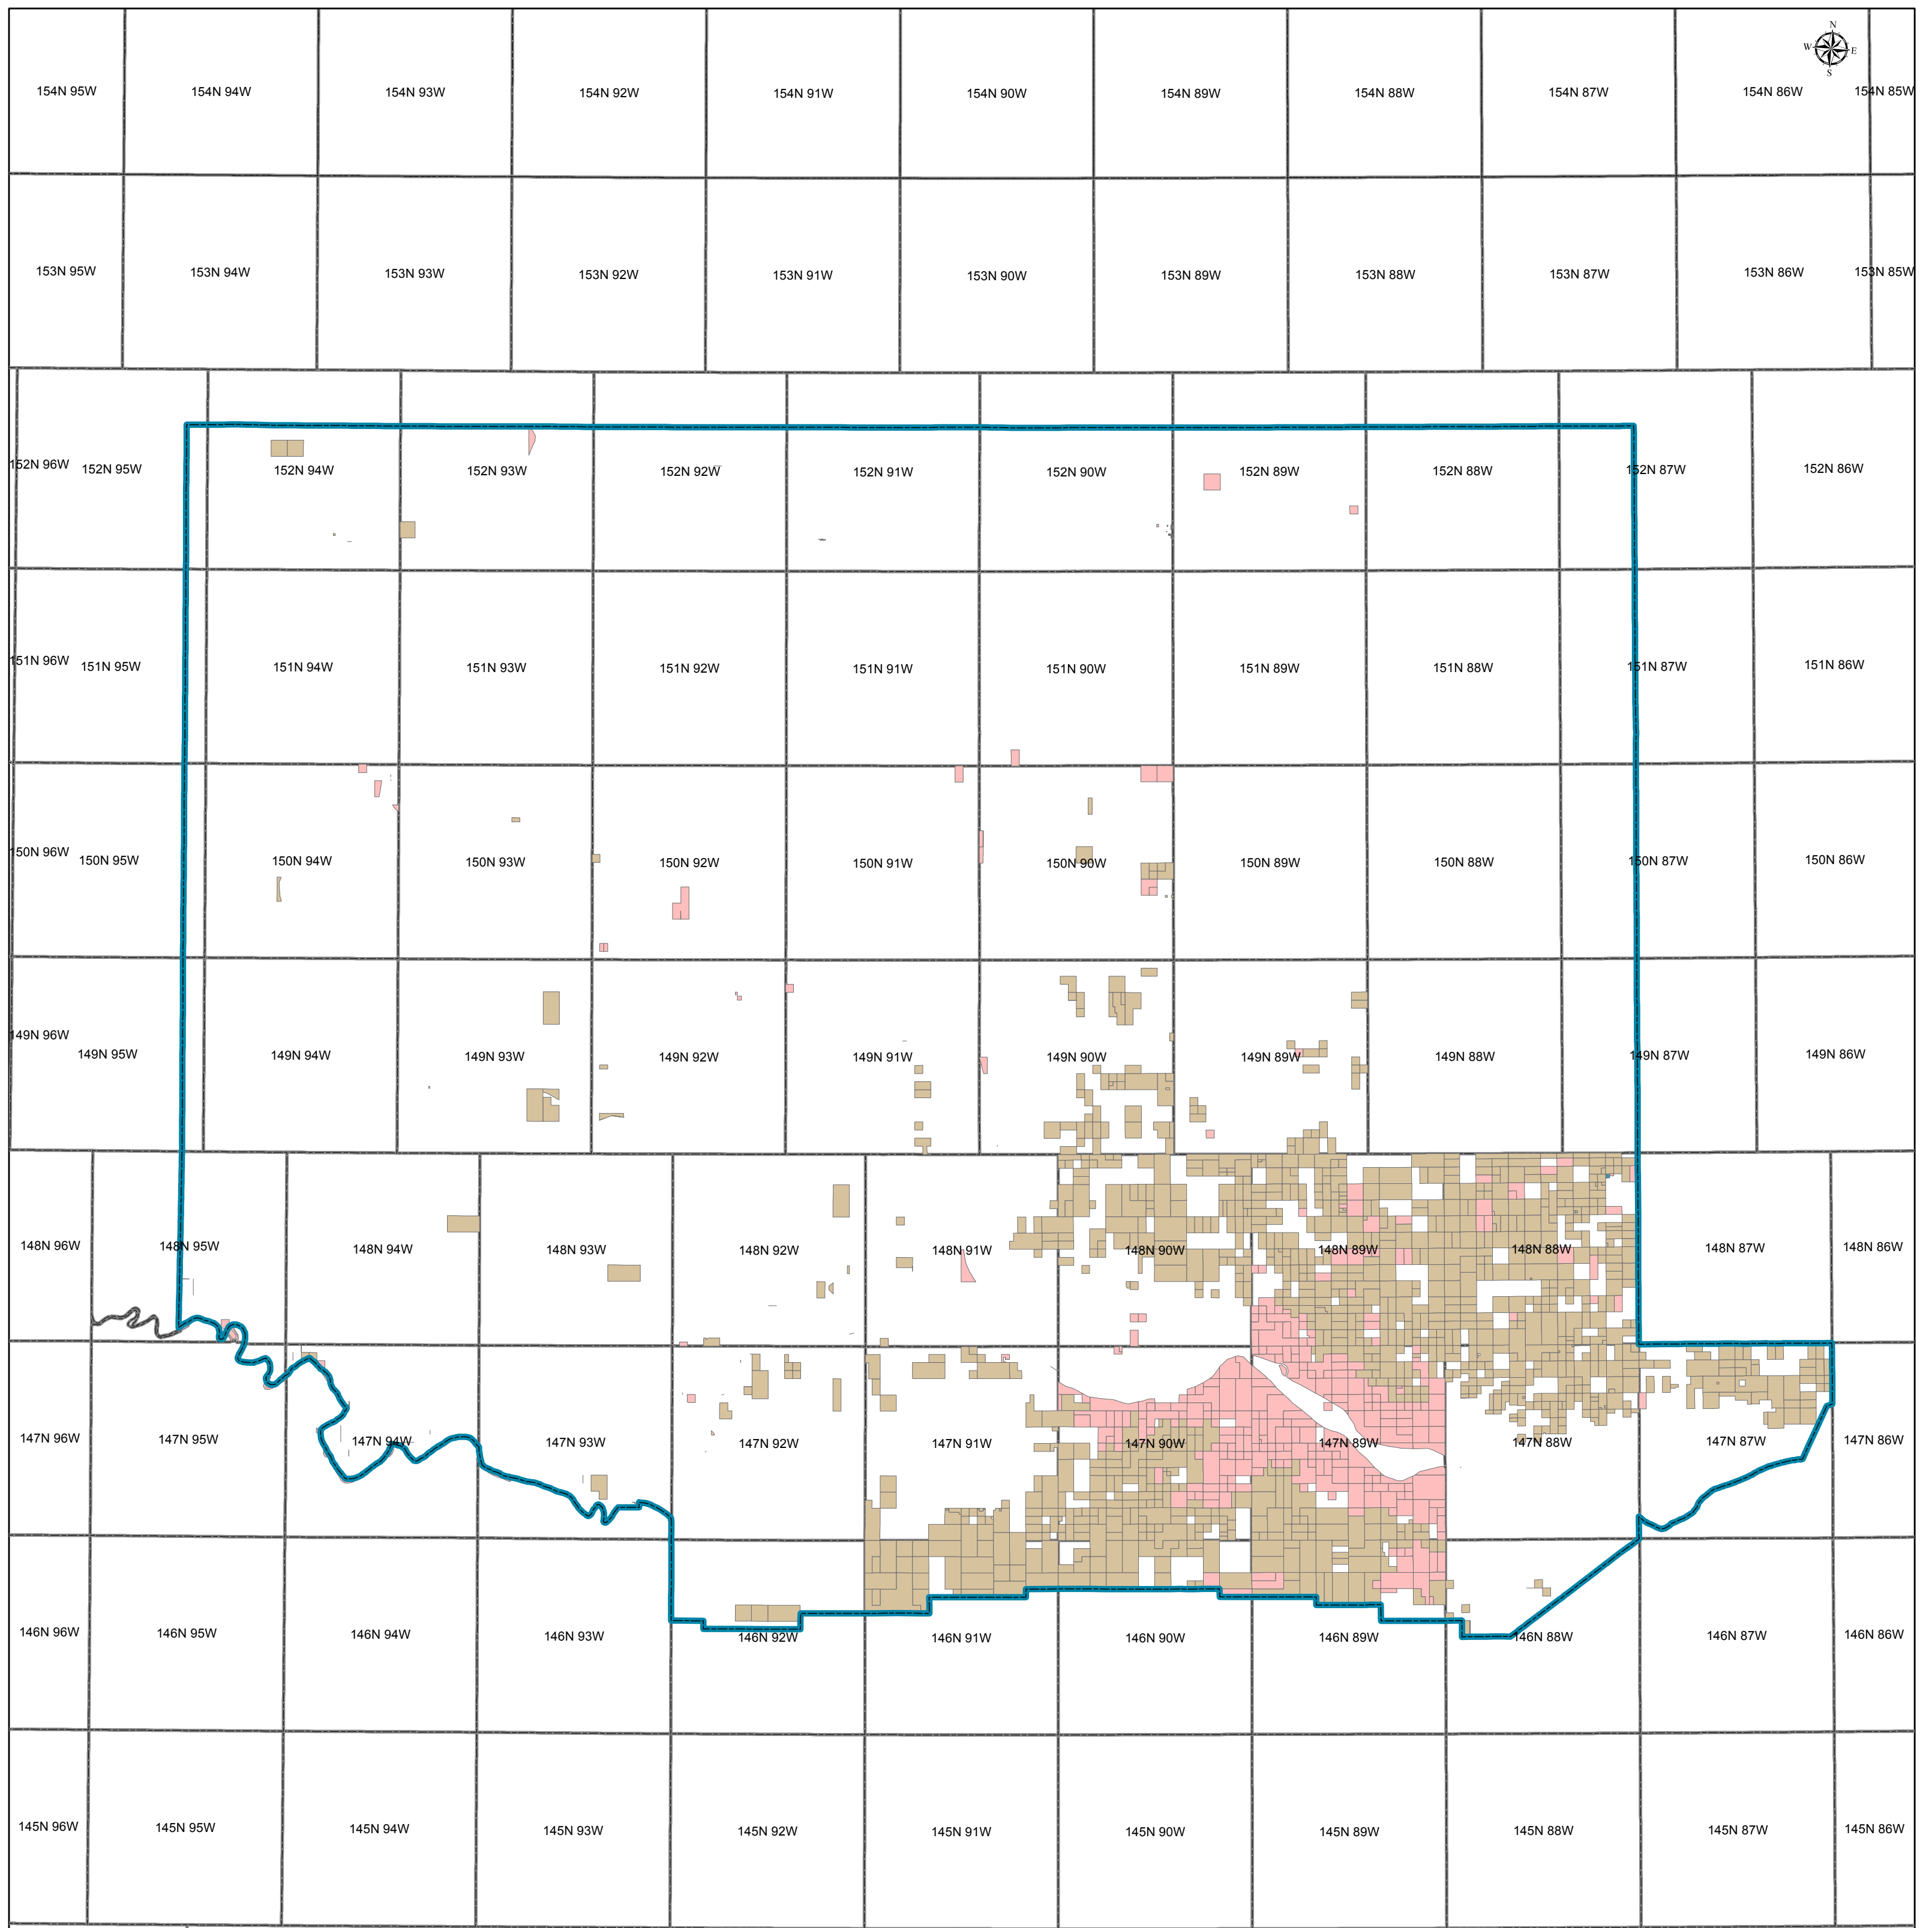

# Fort Berthold (North Dakota) - Oil & Gas Tract Ownership

NIOGEMS

## Legend

Townships

### Ownership Type

ALLOTTED

TRIBAL

FEE

GOVERNMENT

This map is not a legal document. The accuracy, correctness or completeness of the information provided is not guaranteed. DEMD makes no expressed or implied warranties as to the use of this map and accompanying data. If shown, Agreements, Leases, or Ownership Tracts, generated using NIOGEMS processing methods from BIA TAAMS records may contain some land, numeric, or category errors, resulting in certain lands not being mapped. These may be corrected at a future date.